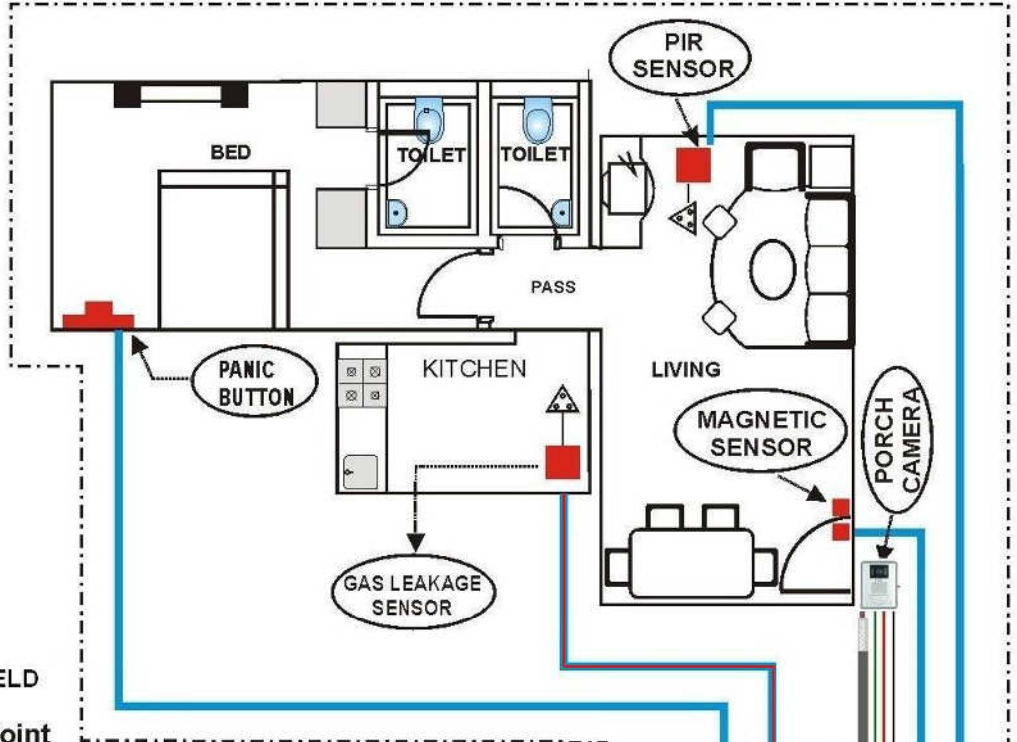

YOUR KEY TO SECURITY

-  0.51mm, 10 Pair Telephone Cable
-  RG- 6 OR RG-60
-  1.5 sq. mm, 3 Nos.
-  CAT 5 FOR LPG
-  0.51mm, 2 Pair Telephone Cable
-  RT 4 CABLE
-  4+1 VIDEO WITH SHIELD
-  230/5A Electrical Point

WIRING DIAGRAM - SECURE COM PLUS-ACTIVE VISION VIDEO APARTMENT SYSTEM

Set up : Standard One Bldg.
Model : 4 Zone Vision Terminal
Version : 1.1
Released on : 1/5/2004
Approved by :