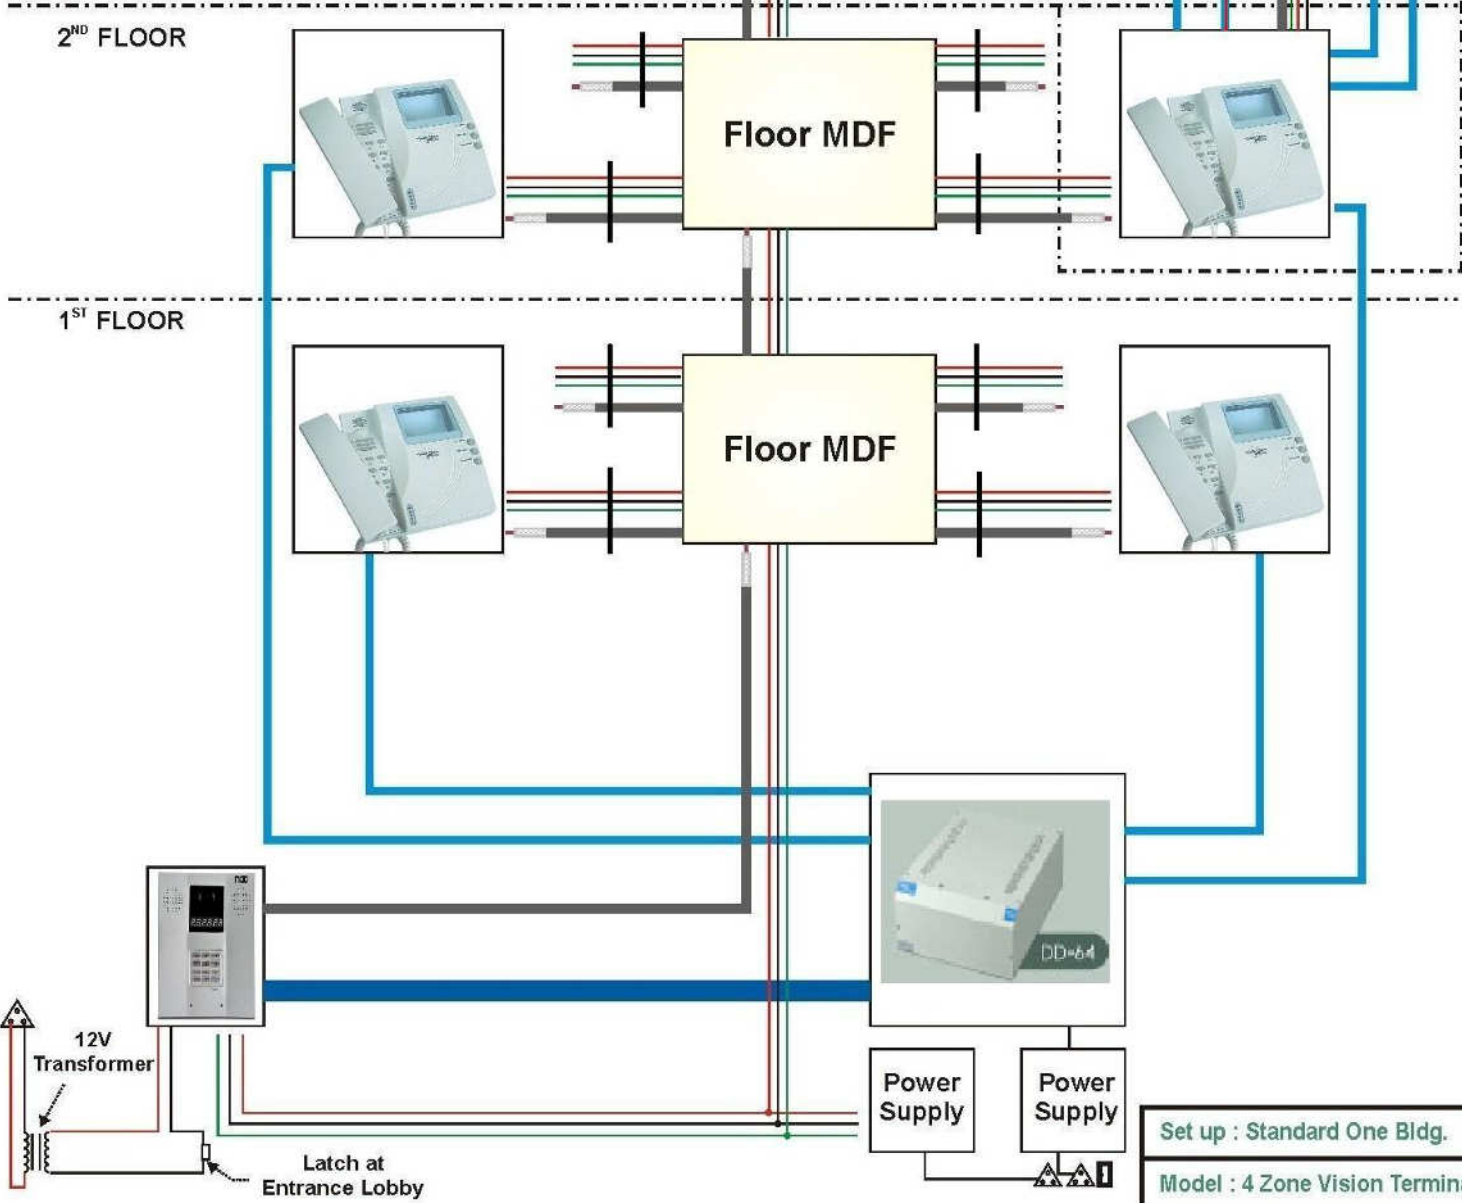

YOUR KEY TO SECURITY

-  0.51mm, 10 Pair Telephone Cable
-  RG- 6 OR RG-60
-  1.5 sq. mm, 3 Nos.
-  CAT 5 FOR LPG
-  0.51mm, 2 Pair Telephone Cable
-  RT 4 CABLE
-  4+1 VIDEO WITH SHIELD
-  230/5A Electrical Point

WIRING DIAGRAM - SECURE COM PLUS-ACTIVE VISION VIDEO APARTMENT SYSTEM

Set up : Standard One Bldg.
Model : 4 Zone Vision Terminal
Version : 1.1
Released on : 1/5/2004
Approved by :