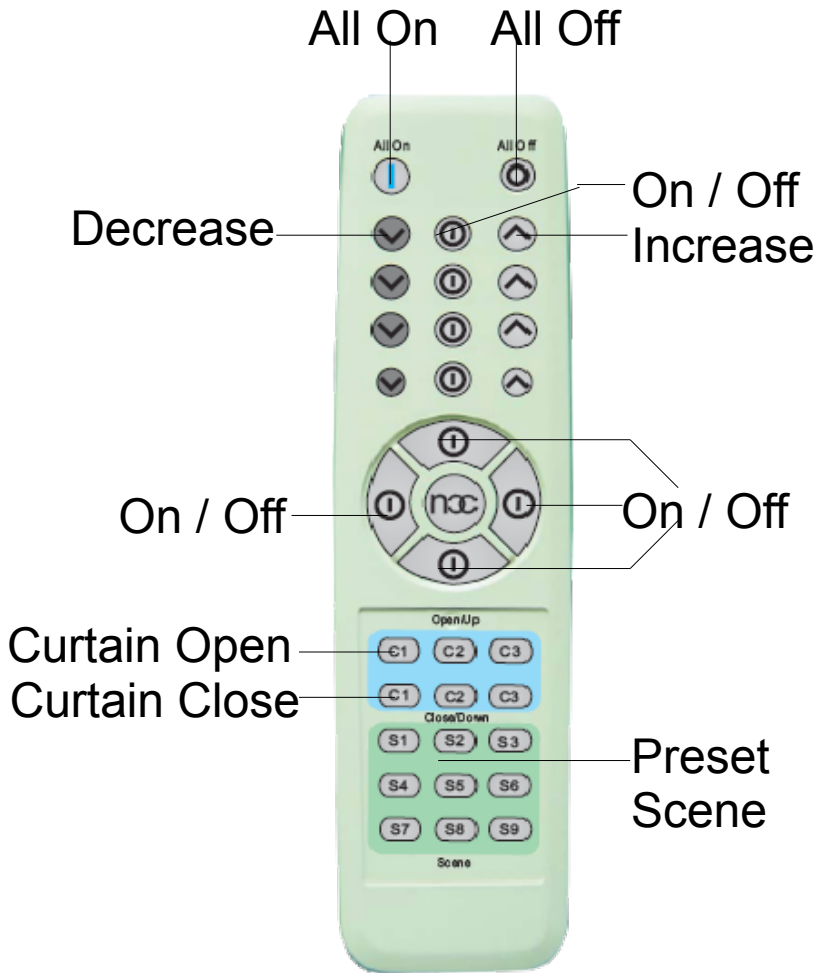

The Digital Dreams Series Infra Red Remote Control is used for controlling various Loads in Local Environment.
Small and Elegant Hand held Infrared Remote control can be used to control any Wall Switch Panel with Infrared Receiver for on/off and dimming of Lights, Shades and various Scenes as per need.
This unit can be placed any where near by to Sofa, Bed etc.

Technical data :

Infrared emission distance – 10 mtr
Keep pressing button to increase / decrease
Toggle function for On/Off
Battery – AA size – 2 Nos.
Operating Conditions – 0° to 50°C,
0% to 95% RH non condensing
ABS enclosure
Dimensions : L 180 mm X H 48 mm X D 24 mm