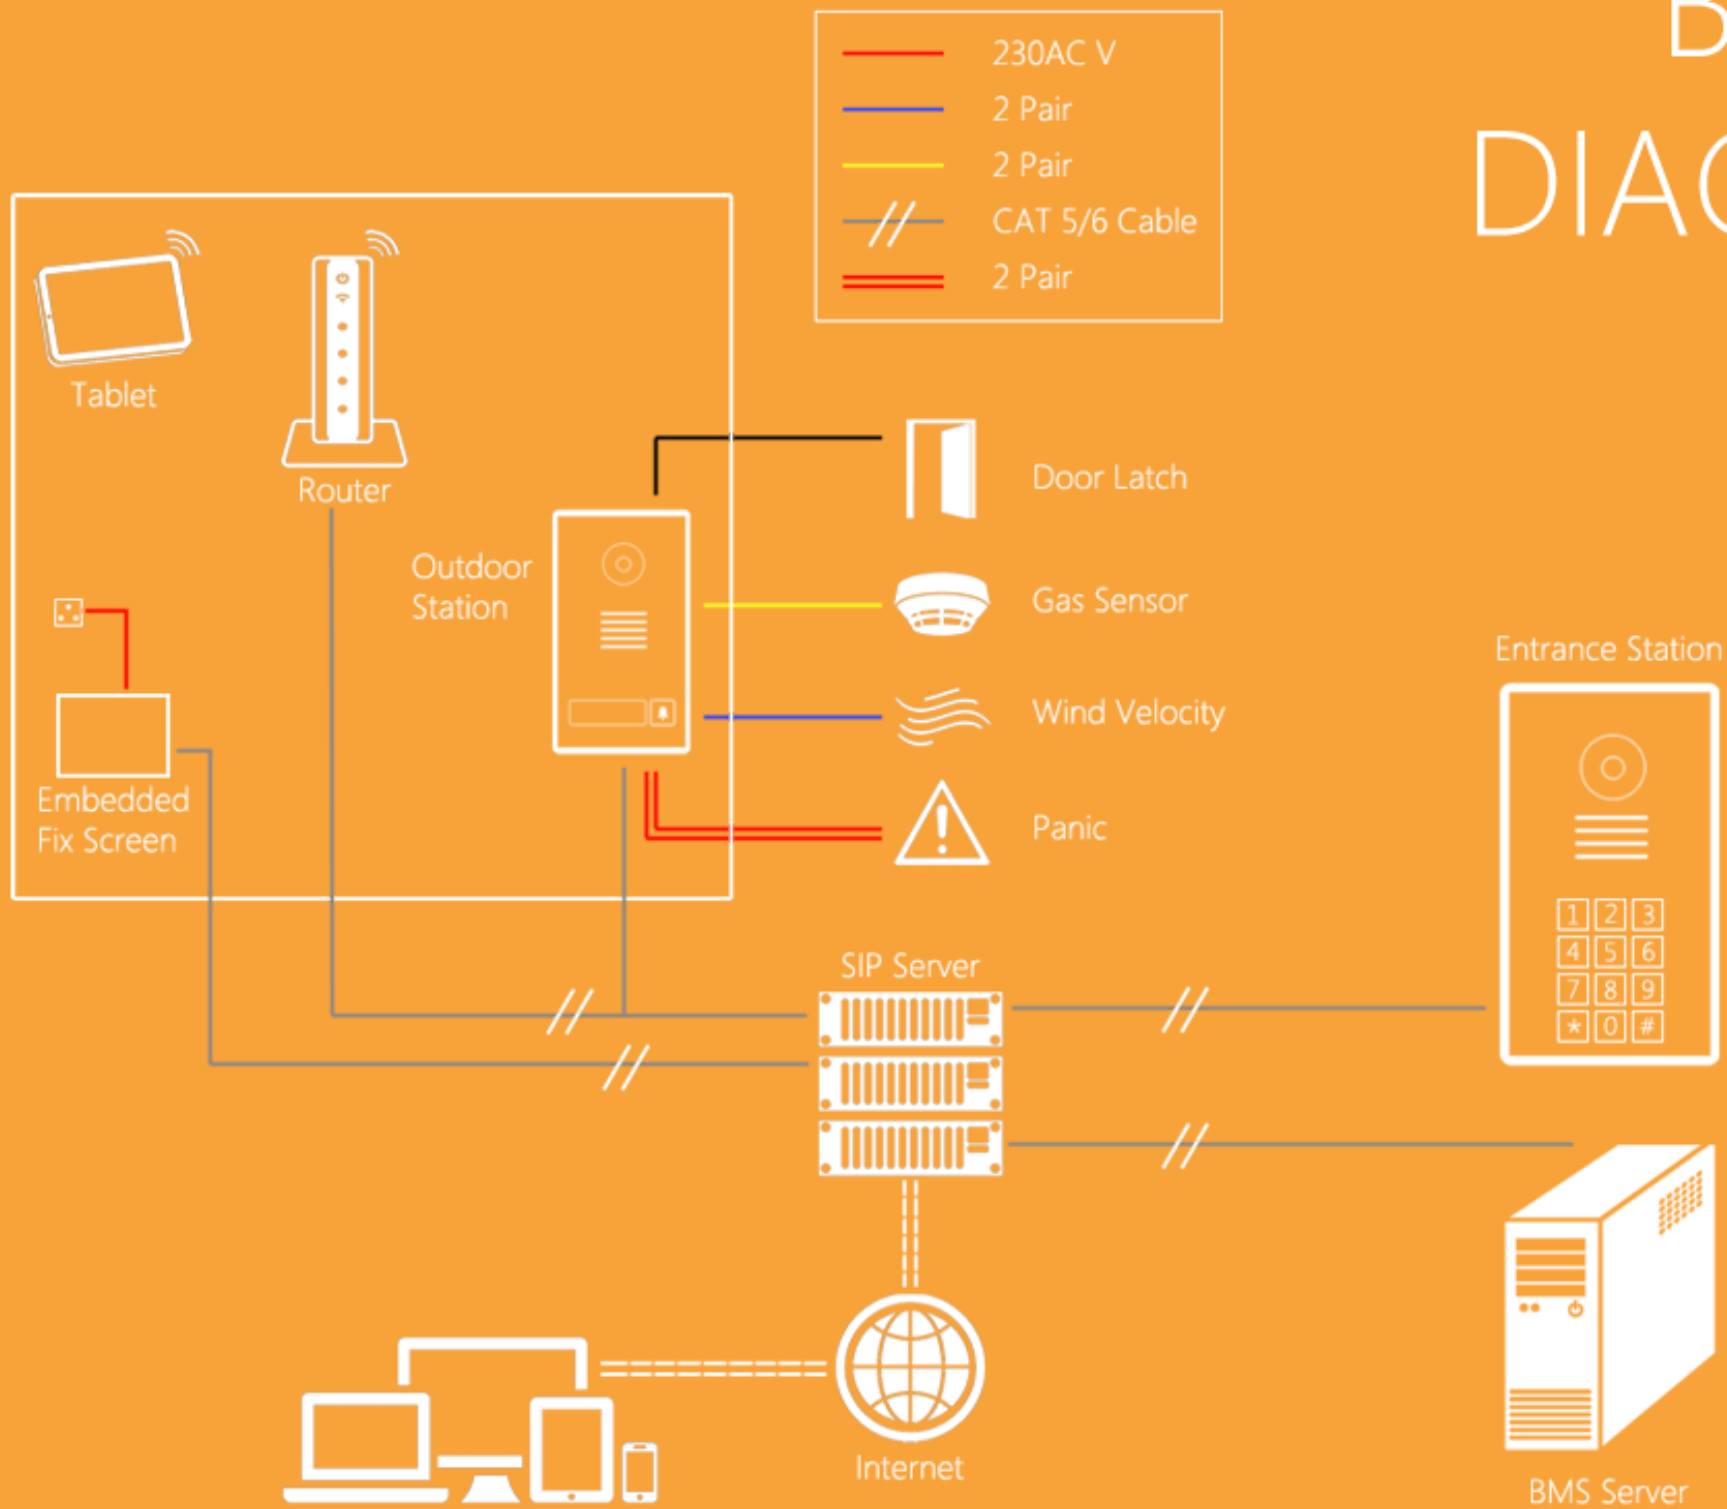

# INDOOR STATION

Embedded hardware  
- wired or wireless

Multi-purpose use - than simply monitoring  
- thousand of apps ( iOS / Android )  
- built-in apps from NCC  
- visitor tracking system  
- home automation

5/10 point multi-touch capacitive  
display

# BLOCK DIAGRAM